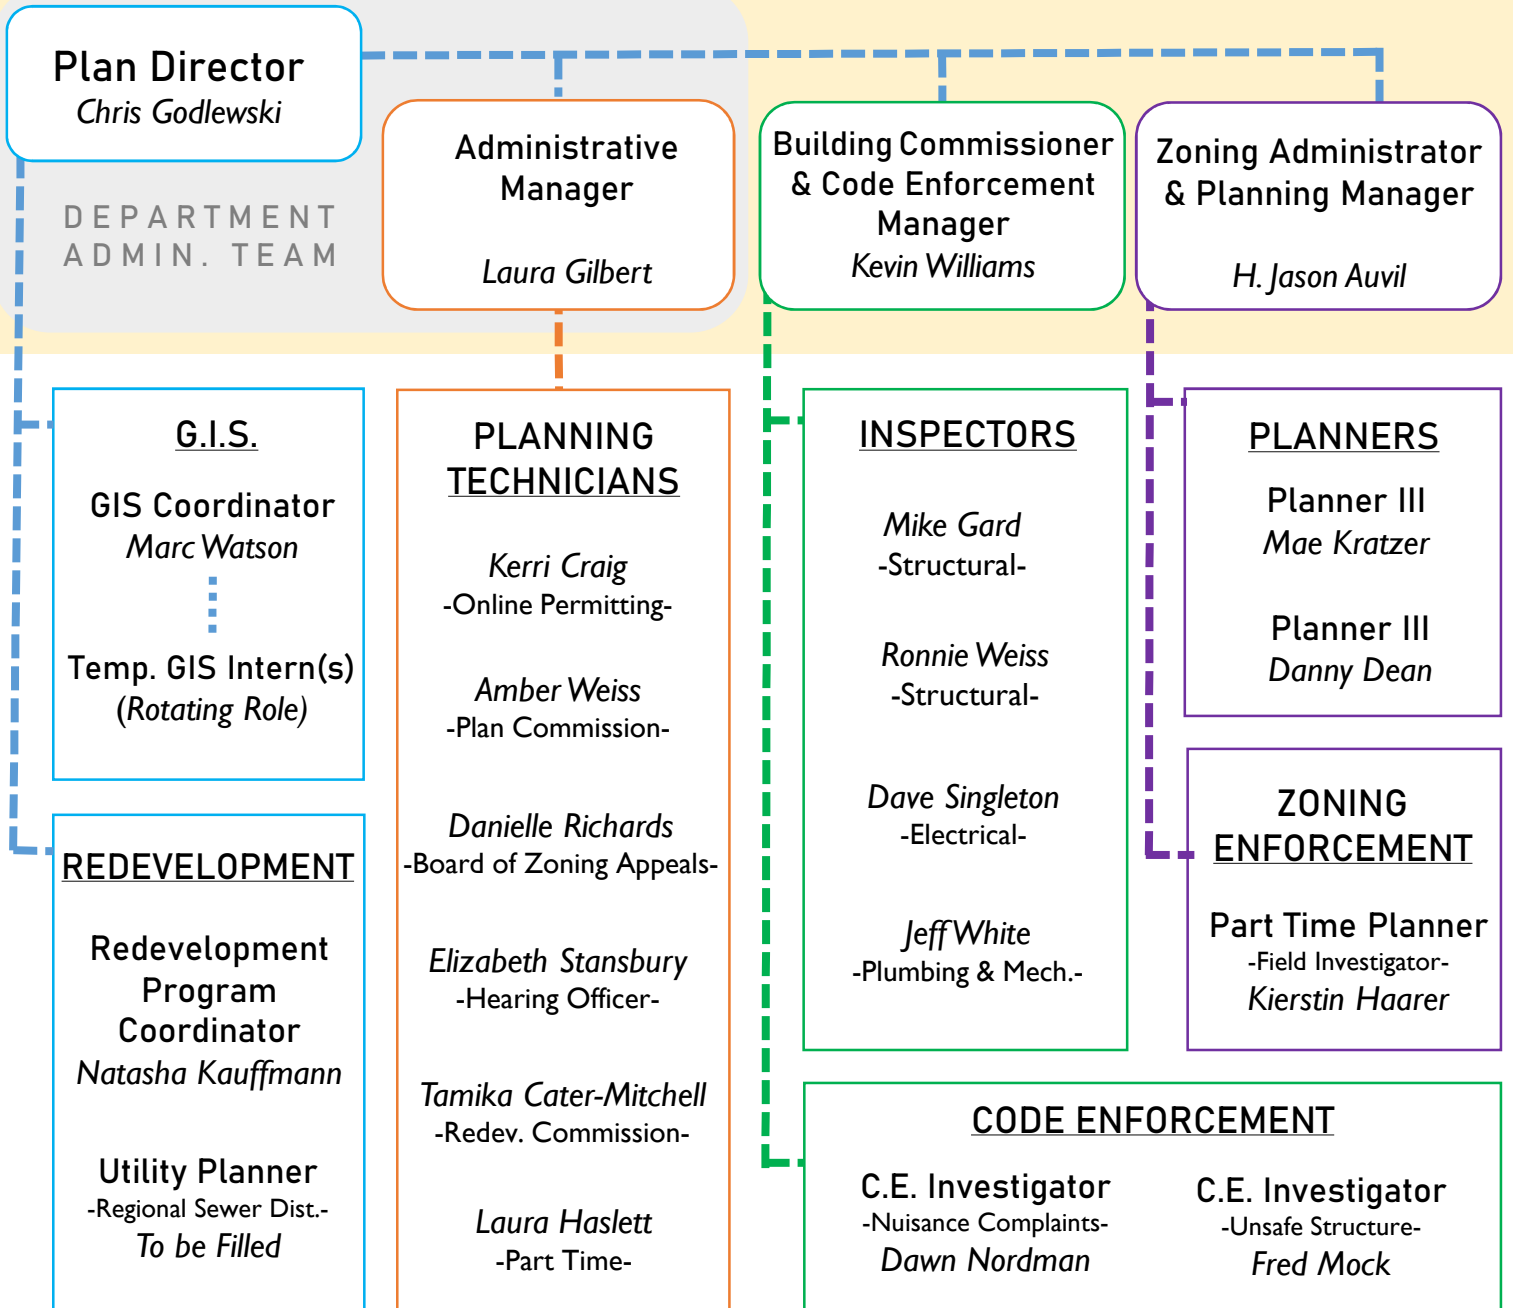

-Organizational Chart-

Elkhart County Planning & Development Department

DEPARTMENT MANAGEMENT TEAM

Elkhart County Boards Served by this Department:

County Commissioners

Plan Commission
& Plat Committee

Board of Zoning & Appeals

Redevelopment Commission

Unsafe/ Hearing Officer

Regional Sewer District*

*Serves county jurisdiction but is its own body separate from Elkhart County Government